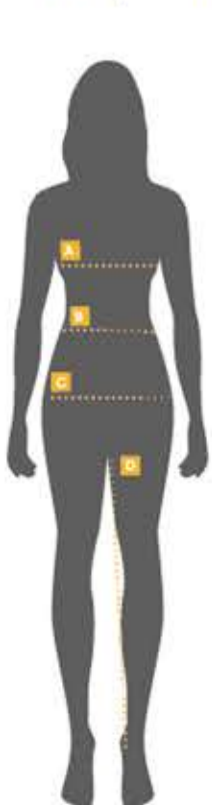

## Women's Waist Size

Women's Trousers & Shorts

**REGATTA**   
**GREAT OUTDOORS**

Size	Waist Inches	Waist cm's	Hips Inches	Hips cm's
6	23	58	33	84
8	25	63	35	89
10	27	68	37	94
12	29	74	39	99
14	31	79	41	104
16	33	84	43	109
18	36	91	45	114
20	38	96	47	119
22	41	104	50	127
24	43	109	52	132
26	45	114	54	137
28	47	119	57	145
30	49	124	59	150
32	51	129	61	155
34	53	135	63	160
36	55	140	65	166

## Women's inside Leg Measurements

Short Inches	Regular Inches	Long Inches
All Sizes - 29	All Sizes - 31	All Sizes - 33

## Women's Overtrousers

Size	Waist Inches	Waist cm's
S	26 - 28	66 - 71
M	30 - 32	76 - 81
L	34 - 36	86 - 92
XL	38	97

### **A** Bust

Measure around the fullest part of your bust.